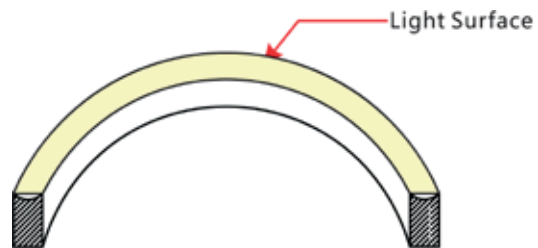

Neon Flex Flat

Available in White, Warm White and RGB