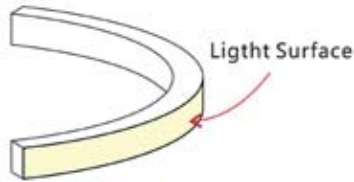

- **Input:** 24 Volt DC
- **LED type:** SMD5050
- **Dimmable:** Yes
- **IP rate:** IP68
- **Length:** 10 meter
- **Width:** 16 mm
- **Height:** 16 mm
- **Connection type:** Stripped wire
- **Power cable:** Included (3 meter)