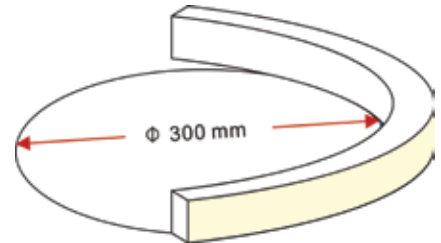

Aluminium Channel 1M / 5 cm
Art. nr. 115-051 / 115-054

Aluminium channel 1M / 5 cm

PET Channel 1 m
Art. nr. 115-064

PET Channel 1 m

Neon Flex | Up & Down

NEON FLEX UP & DOWN | 24V | 10M

Long lifetime with SMD LED 5050 and PCB structure

- Input:** 24 Volt DC
- LED type:** SMD5050
- Dimmable:** Yes
- IP rate:** IP68
- Length:** 10 meter
- Width:** 16 mm
- Height:** 16 mm
- Connection type:** Stripped wire
- Power cable:** Included (3 meter)