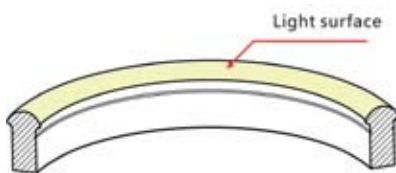

Available in White, Warm White and RGB

Neon Flex Mini Flat

Available in White and Warm White

Neon Flex Up & Down

Available in White and Warm White

Neon Flex Flat | PRO

Long lifetime with SMD LED 5050 and PCB structure

- Input:** 24 Volt DC
- LED type:** SMD5050
- Dimmable:** Yes
- IP rate:** IP68
- Length:** 10/20/30 meter
- Width:** 11,5 mm
- Height:** 29 mm
- Connection type:** Stripped wire
- Power Cable:** Included (3 meter)

NEON FLEX PRO | SINGLE COLOR

NEON FLEX PRO SINGLE COLOR	10M ROLL - ART. NR.	20M ROLL - ART. NR.	MAX. TO CONNECT	POWER	LED P/M	LIGHT OUTPUT	CUTTING DISTANCE
○ White 5700K	110-041	110-141	20 meter	12 Watt p/m	60	> 380 Lm p/m	10 cm
○ Warm White 3000K	110-048	110-148	20 meter	12 Watt p/m	60	> 380 Lm p/m	10 cm
● Blue	110-042	110-142	20 meter	12 Watt p/m	60	> 40 Lm p/m	10 cm
● Green	110-043	110-143	20 meter	12 Watt p/m	60	> 280 Lm p/m	10 cm
● Red	110-044	110-144	20 meter	6,5 Watt p/m	60	> 120 Lm p/m	16,7 cm
● Amber	110-045	110-145	20 meter	6,5 Watt p/m	60	> 90 Lm p/m	16,7 cm
● Yellow Color Jacket	n/a	110-245	20 meter	12 Watt p/m	60	> 210 Lm p/m	10 cm