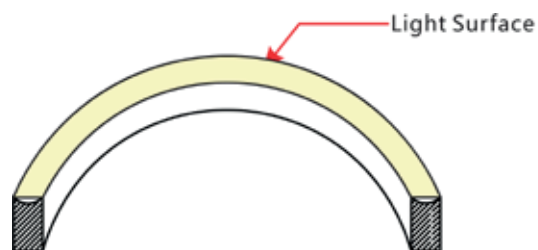

Neon Flex Mini Flat

Available in White and Warm White