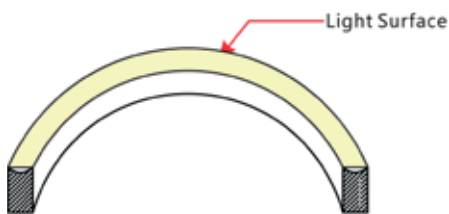

ART. NR. ACCESSORIES | NEON FLEX UP&DOWN

077-060	Power Cable Front 3 meter
077-062	End Cap
077-066	Aluminium Channel 1 meter
077-069	Aluminium Channel 5 cm

SHEARING TOOL

To make straight cuts with Neon Flex Rope Light

ART. NR. ACCESSORIES - NEON FLEX

075-063	Shearing tool
---------	---------------

NEON FLEX MINI FLAT | 24V | 15M

Long lifetime with SMD LED and PCB structure

- Input:** 24 Volt DC
- LED type:** SMD
- Dimmable:** Yes
- IP rate:** IP68
- Length:** 15 meter
- Width:** 9 mm
- Height:** 18 mm
- Connection type:** Stripped wire
- Power cable:** Included (3 meter)