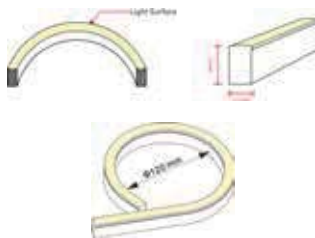

Long lifetime with SMD LED 5050 and PCB structure

- Input:** 24 Volt DC
- LED type:** SMD5050
- Dimmable:** Yes
- IP rate:** IP68
- Length:** 10 meter
- Width:** 11,5 mm
- Height:** 21 mm
- Connection type:** Stripped wire
- Power Cable:** Included (3 meter)

COLOR	ART. NR.	LENGTH	MAX. TO CONNECT	POWER	LED P/M	LIGHT OUTPUT P/M	CUTTING DISTANCE
○ White 5700K	075-051	10 meter	10 meter	12 Watt p/m	60	>320 Lm	10 cm
○ Warm White 3000k	075-058	10 meter	10 meter	12 Watt p/m	60	>320 Lm	10 cm

Long lifetime with SMD LED 5050 and PCB structure

- Input:** 24 Volt DC
- LED type:** SMD5050
- Dimmable:** Yes
- IP rate:** IP68
- Length:** 14 meter
- Width:** 11,5 mm
- Height:** 21 mm
- Connection type:** Stripped wire
- Power Cable:** Included (3 meter)