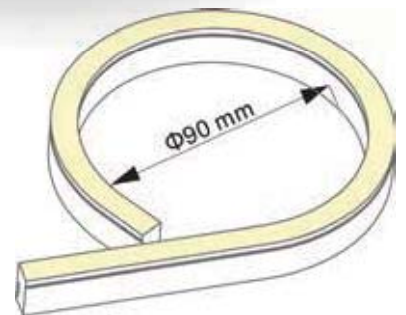

COLOR	ART. NR.	LENGTH	MAX. TO CONNECT	POWER	LED P/M	LIGHT OUTPUT P/M	CUTTING DISTANCE
○ White 5700K	077-051	10 meter	10 meter	10,5 Watt p/m	108	> 450 Lm	5,6 cm
○ Warm White 3000K	077-058	10 meter	10 meter	10,5 Watt p/m	108	> 450 Lm	5,6 cm

ART. NR. ACCESSORIES | NEON FLEX UP&DOWN

077-060	Power Cable Front 3 meter
077-062	End Cap
077-066	Aluminium Channel 1 meter
077-069	Aluminium Channel 5 cm

SHEARING TOOL

To make straight cuts with Neon Flex Rope Light

ART. NR. ACCESSORIES - NEON FLEX

075-063	Shearing tool
---------	---------------

NEON FLEX MINI FLAT | 24V | 15M

Long lifetime with SMD LED and PCB structure

- Input:** 24 Volt DC
- LED type:** SMD
- Dimmable:** Yes
- IP rate:** IP68
- Length:** 15 meter
- Width:** 9 mm
- Height:** 18 mm
- Connection type:** Stripped wire
- Power cable:** Included (3 meter)

COLOR	ART. NR.	LENGTH	MAX. TO CONNECT	POWER	LED P/M	LIGHT OUTPUT P/M	CUTTING DISTANCE
○ White 5700K	075-064	15 meter	15 meter	5 Watt p/m	72	> 120 Lm	8,33 cm
○ Warm White 3000K	075-060	15 meter	15 meter	5 Watt p/m	72	> 120 Lm	8,33 cm