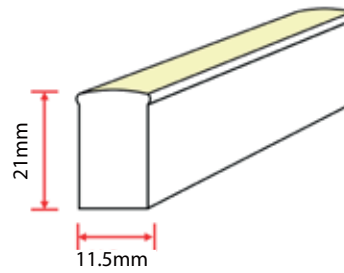

Neon Flex Flat

Available in White, Warm White and RGB