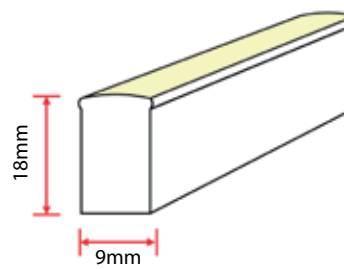

Neon Flex Mini Flat

Available in White and Warm White