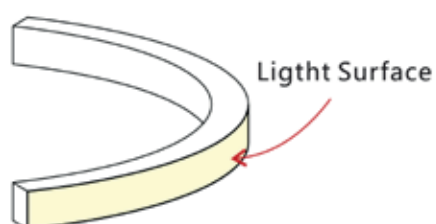

Neon Flex Up & Down

Available in White and Warm White