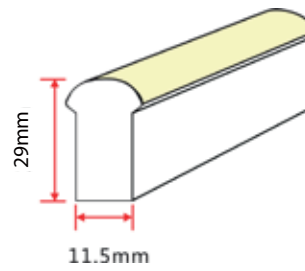

Neon Flex Pro

Available in White, Warm White, Blue, Green, Red, Amber, Yellow (color Jacket), RGB and Digital RGB