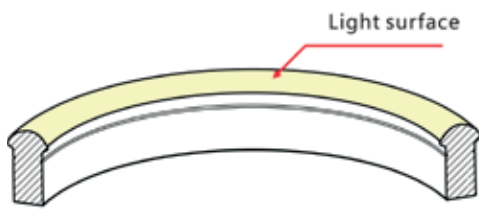

Neon Flex Pro

Available in White, Warm White, Blue, Green, Red, Amber, Yellow (color Jacket), RGB and Digital RGB