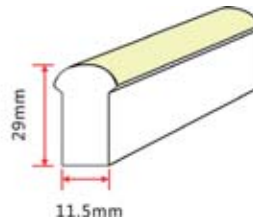

- Input:** 24 Volt DC
- LED type:** SMD5050
- Dimmable:** Yes
- IP rate:** IP68
- Length:** 10/20/30 meter
- Width:** 11,5 mm
- Height:** 29 mm
- Connection type:** Stripped wire
- Power Cable:** Included (3 meter)

NEON FLEX PRO | SINGLE COLOR

NEON FLEX PRO SINGLE COLOR	10M ROLL - ART. NR.	20M ROLL - ART. NR.	MAX. TO CONNECT	POWER	LED P/M	LIGHT OUTPUT	CUTTING DISTANCE
○ White 5700K	110-041	110-141	20 meter	12 Watt p/m	60	> 380 Lm p/m	10 cm
○ Warm White 3000K	110-048	110-148	20 meter	12 Watt p/m	60	> 380 Lm p/m	10 cm
● Blue	110-042	110-142	20 meter	12 Watt p/m	60	> 40 Lm p/m	10 cm
● Green	110-043	110-143	20 meter	12 Watt p/m	60	> 280 Lm p/m	10 cm
● Red	110-044	110-144	20 meter	6,5 Watt p/m	60	> 120 Lm p/m	16,7 cm
● Amber	110-045	110-145	20 meter	6,5 Watt p/m	60	> 90 Lm p/m	16,7 cm
● Yellow Color Jacket	n/a	110-245	20 meter	12 Watt p/m	60	> 210 Lm p/m	10 cm