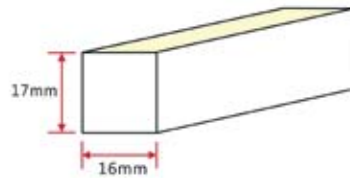

- **Input:** 24 Volt DC
- **LED type:** SMD5050
- **Dimmable:** Yes
- **IP rate:** IP68
- **Length:** 10 meter
- **Width:** 16 mm
- **Height:** 16 mm
- **Connection type:** Stripped wire
- **Power cable:** Included (3 meter)