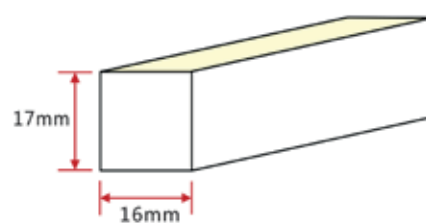

Neon Flex Up & Down

Available in White and Warm White