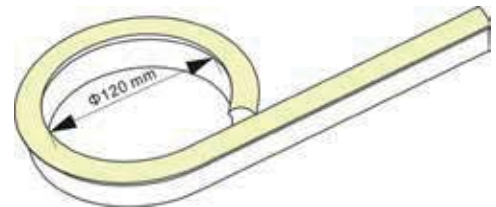

Available in White, Warm White and RGB

Neon Flex Mini Flat

Available in White and Warm White

Neon Flex Up & Down

Available in White and Warm White

Neon Flex Flat | PRO

Long lifetime with SMD LED 5050 and PCB structure

- Input:** 24 Volt DC
- LED type:** SMD5050
- Dimmable:** Yes
- IP rate:** IP68
- Length:** 10/20/30 meter
- Width:** 11,5 mm
- Height:** 29 mm
- Connection type:** Stripped wire
- Power Cable:** Included (3 meter)

NEON FLEX PRO | SINGLE COLOR

NEON FLEX PRO SINGLE COLOR	10M ROLL - ART. NR.	20M ROLL - ART. NR.	MAX. TO CONNECT	POWER	LED P/M	LIGHT OUTPUT	CUTTING DISTANCE
○ White 5700K	110-041	110-141	20 meter	12 Watt p/m	60	> 380 Lm p/m	10 cm
○ Warm White 3000K	110-048	110-148	20 meter	12 Watt p/m	60	> 380 Lm p/m	10 cm
● Blue	110-042	110-142	20 meter	12 Watt p/m	60	> 40 Lm p/m	10 cm
● Green	110-043	110-143	20 meter	12 Watt p/m	60	> 280 Lm p/m	10 cm
● Red	110-044	110-144	20 meter	6,5 Watt p/m	60	> 120 Lm p/m	16,7 cm
● Amber	110-045	110-145	20 meter	6,5 Watt p/m	60	> 90 Lm p/m	16,7 cm
● Yellow Color Jacket	n/a	110-245	20 meter	12 Watt p/m	60	> 210 Lm p/m	10 cm

Long lifetime with SMD LED 5050 and PCB structure

- Input:** 24 Volt DC
- LED type:** SMD5050
- Dimmable:** Yes
- IP rate:** IP68
- Length:** 10 meter
- Width:** 11,5 mm
- Height:** 21 mm
- Connection type:** Stripped wire
- Power Cable:** Included (3 meter)