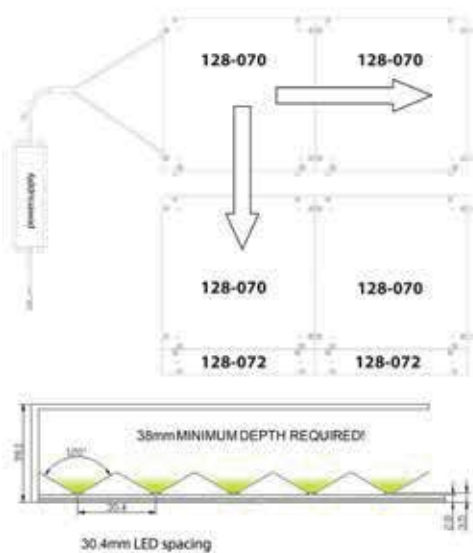

Beam: 15° x 45°
IP rate: IP64
Connection Type: Male/female
Material: Aluminium

| ART. NR. | POWER | LIGHT OUTPUT | SIZE L*W*H | MAX. TO CONNECT | IP RATE |
|----------|--------|--------------|----------------------|-----------------|---------|
| 128-064 | 9 Watt | 810 Lm | 206 x 27.5 x 15.6 mm | 20 pcs | IP64 |

| ART. NR. | POWER | LIGHT OUTPUT | SIZE L*W*H | MAX. TO CONNECT | IP RATE |
|----------|---------|--------------|----------------------|-----------------|---------|
| 128-065 | 15 Watt | 1350 Lm | 364 x 27.5 x 15.6 mm | 10 pcs | IP64 |

| ART. NR. | SIZE | POWER | LED QTY | LIGHT OUTPUT | MAX. TO CONNECT |
|----------|--------------|----------|---------|--------------|-----------------|
| 128-070 | 304 x 304 mm | 24 Watt | 120 | 2400 Lm | 10 |
| 128-071 | 60 x 304 mm | 4,8 Watt | 24 | 480 Lm | 12 |
| 128-072 | 304 x 50 mm | 4,2 Watt | 20 | 400 Lm | 12 |
| 128-073 | 60 x 50 mm | 1,2 Watt | 4 | 80 Lm | 12 |

304 x 304 mm

60 x 304 mm

EASY CONNECTION SYSTEM ANY SIZE POSSIBLE

60 x 50 mm

304 x 50 mm

LED ADVERTISING BACKGROUND PANELS 24V

For maximum light output behind a canvas or panel.

- In 4 sizes, connectable to create any desired size.
- High light output: 100 Lm/Watt, 25.000 Lm/m²
- Power 250W p/m²
- 6000K, IP20, CRI > 85
- No hot spots: optimal distribution LED structure:
- Minimum mounting depth 38mm