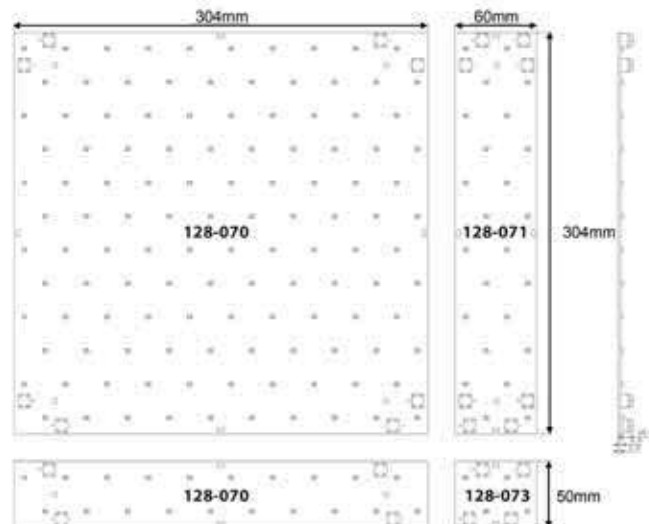

Beam: 15° x 45°
IP rate: IP64
Connection Type: Male/female
Material: Aluminium

| ART. NR. | POWER | LIGHT OUTPUT | SIZE L*W*H | MAX. TO CONNECT | IP RATE |
|----------|--------|--------------|----------------------|-----------------|---------|
| 128-064 | 9 Watt | 810 Lm | 206 x 27.5 x 15.6 mm | 20 pcs | IP64 |

| ART. NR. | POWER | LIGHT OUTPUT | SIZE L*W*H | MAX. TO CONNECT | IP RATE |
|----------|---------|--------------|----------------------|-----------------|---------|
| 128-065 | 15 Watt | 1350 Lm | 364 x 27.5 x 15.6 mm | 10 pcs | IP64 |

| ART. NR. | SIZE | POWER | LED QTY | LIGHT OUTPUT | MAX. TO CONNECT |
|----------|--------------|----------|---------|--------------|-----------------|
| 128-070 | 304 x 304 mm | 24 Watt | 120 | 2400 Lm | 10 |
| 128-071 | 60 x 304 mm | 4,8 Watt | 24 | 480 Lm | 12 |
| 128-072 | 304 x 50 mm | 4,2 Watt | 20 | 400 Lm | 12 |
| 128-073 | 60 x 50 mm | 1,2 Watt | 4 | 80 Lm | 12 |

304 x 304 mm

60 x 304 mm

EASY CONNECTION SYSTEM ANY SIZE POSSIBLE

60 x 50 mm

304 x 50 mm

LED ADVERTISING BACKGROUND PANELS 24V

For maximum light output behind a canvas or panel.

- In 4 sizes, connectable to create any desired size.
- High light output: 100 Lm/Watt, 25.000 Lm/m²
- Power 250W p/m²
- 6000K, IP20, CRI > 85
- No hot spots: optimal distribution LED structure:
- Minimum mounting depth 38mm