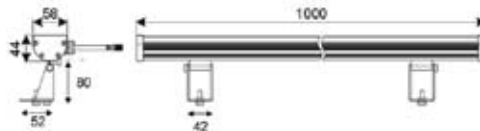

Wall Washer

Drawing attention to larges surfaces and buildings

Wall Washers

WALL WASHER | SLIM | 12W | WARM WHITE

Suitable for light output up to 3 meter

- Input:** 24V
- Power:** 12 Watt
- LED qty:** 24
- LED type:** CREE
- Beam:** 45°
- IP rate:** IP65
- Connection type:** Modular plug
- Wire length:** 1,2 meter
- Mounting:** Surface mount
- Material:** Aluminium, Black
- Maximum light reach:** >3 meters

ART. NR.	SIZE	COLOR TEMP. (CCT)	COLOR LED	LIGHT OUTPUT	WIRE LENGTH
190-079	1000 x 280 x 660 mm	3000K	○ Warm White	534 Lm	35 cm

ART. NR.	ACCESSORIES
010-203	Extension Cable - 1M
010-205	Extension Cable - 2M
010-207	Extension Cable - 3M
010-209	Extension Cable - 5M
010-023	T-Connector

Extension cable 1/2/3/5M

T-Connector

WALL WASHER | 28W | WARM WHITE OR RGB

Suitable for light output up to 8 meter

- Input:** 24V
- Power:** 28 Watt
- LED qty:** 24
- LED type:** CREE XR-C
- Beam:** 60°
- IP rate:** IP65
- Connection type:** Modular plug
- Wire length:** 1,2 meter
- Mounting:** Surface mount
- Material:** Aluminium
- Maximum light reach:** >8 meters

ART. NR.	SIZE	COLOR TEMP. (CCT)	COLOR LED	LIGHT OUTPUT	WIRE LENGTH
190-078	1000 x 82 x 126 mm	3000K	○ Warm White	1722 Lm	35 cm
190-077	1000 x 82 x 126 mm	n/a	● RGB	n/a	25 cm

ART. NR.	ACCESSORIES
010-203	Extension Cable for Single Color - 1M
010-205	Extension Cable for Single Color - 2M
010-207	Extension Cable for Single Color - 3M
010-209	Extension Cable for Single Color - 5M
146-201	Power / Extension cable for RGB - 5M
010-023	T-Connector for Single Color